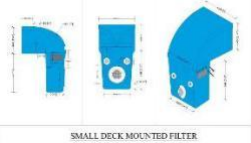

Diving Board

5 Mtrs Long & 0.5 Mtrs wide Diving Board with 0.04Mtr Thick Diving Board with MS Made Fumcrum & Clamps

5 Mtrs Long & 0.5 Mtrs wide

120000

62

Starting Blocks

Starting Blocks for Competition Pools 500x500x300MM

300MM in Height

30000

63			Floating Lanes	ABS HD made floating lanes with 100 mm diameter with Nylon coated wire and SS made encore.	25 Mtrs Long	35000
64				ABS Made Overflow Grating with 150MM Diameter & Ball Inside	50 Mtrs Long	50000
65			Floating Lanes Binder	MS Made Border Stand for 3 Lanes	3x1.5 Mtrs	90000
66			Life Guard Chair	SS Made 304 Life Guard Chair With Set	1.8 Mtrs in Height	55000
<b><u>List of Pipeless Filters for swimming pools</u></b>						
67			Mini Pipeless Filter AF-MINI-F50	Mini Pipeless Filter for Swimming Pools of Size 400Sqft/40Sqmr. Filter CF50/Bag Filter with 1 HP Pump & 1 Under Water LED Light with All Cleaning	1300x900x600M M	97000